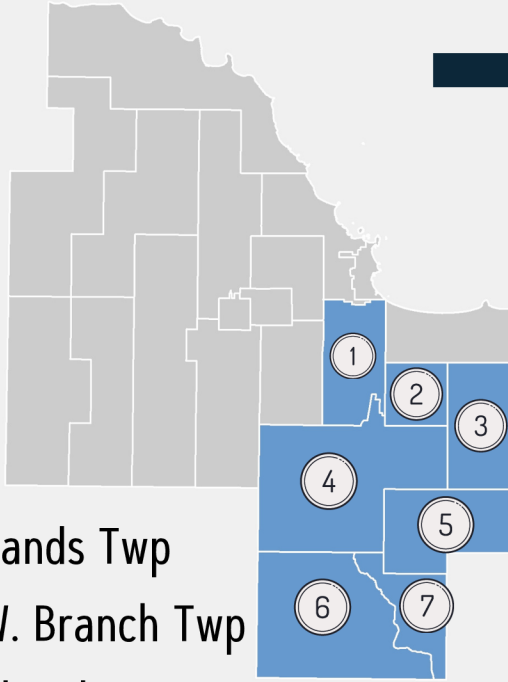

BLUEBERRY FARMS MAP THE FUTURE COMMUNITY INPUT EVENT

- ① Sands Twp
- ② W. Branch Twp
- ③ Skandia Twp
- ④ Forsyth Twp
- ⑤ Turin Twp
- ⑥ Wells Twp
- ⑦ Ewing Twp

Community conversations in each planning region to help guide the Marquette County Master Plan update

**THURSDAY, MAY 14
6 PM**

UP NORTH LODGE
215 S Co Rd 557, Gwinn, MI 49841

- Hear from county planners on demographics and trends
- Learn about related planning processes underway including Materials Management and Hazard Mitigation
- Connect with each other

Community discussion on high priority topics in the Blueberry Farms Region

ALL ARE WELCOME

**SNACKS
INCLUDED***

*cash bar

Hosted by the Marquette County Planning Division

For more information: mqtcoplan.org