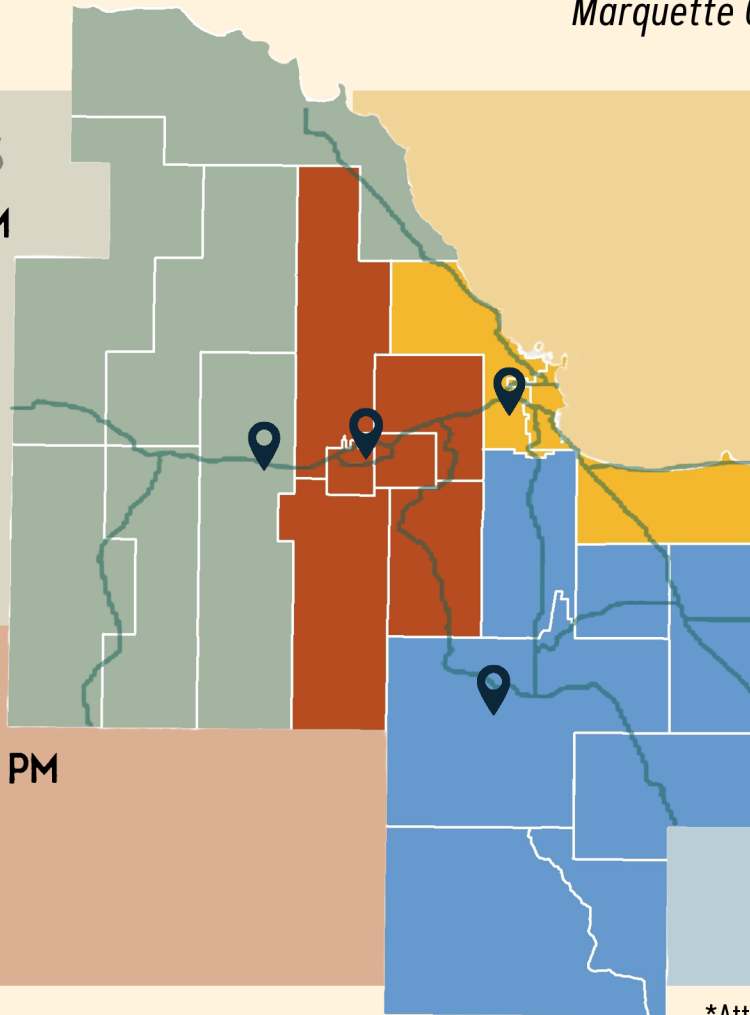

MARQUETTE COUNTY 2040 MASTER PLAN UPDATE

MAP THE FUTURE COMMUNITY INPUT EVENTS

Community conversations in each planning region to help guide the Marquette County Master Plan update.

MOOSE HILLS

MON, 5/4 @ 6 PM

 **JERZI'S 41**

9965 US-41
Champion, MI 49814

BOREALIS BEACH

THURS, 5/7 @ 6 PM

 **BARREL + BEAM**

260 Northwoods Rd
Marquette, MI 49855

IRON CORE

THURS, 5/21 @ 6 PM

 **THE MATHER**

107 E Canda St
Ishpeming, MI 49849

BLUEBERRY FARMS

THURS, 5/14 @ 6 PM

 **UP NORTH LODGE**

215 S Co Rd 557
Gwinn, MI 49841

*Attend the meeting in your planning region!

What to Expect at These Events:

Economy

Health and Human Services

Housing

Recreation

Transportation

Environment

ALL ARE WELCOME

SNACKS
INCLUDED